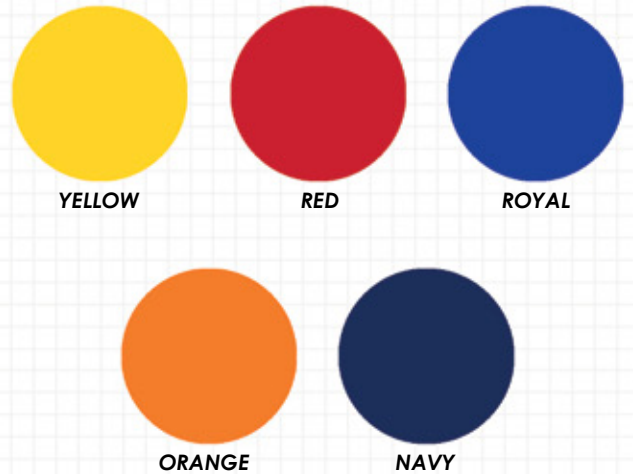

ASSORTMENT